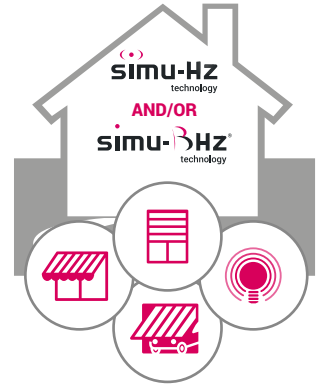

The LiveIn2 box includes **dual technology**, radio Hz and **the new radio BHz**. Your Hz projects are followed and are made compatible with BHz modernisation.

DEDICATED APP INCLUDED
FOR ISO AND ANDROID

Compatible with radio SIMU ranges:

simu-HZ technology & simu-BHz technology

Committed to you

OPERATING

AT HOME

OR ON THE MOVE

WITH APP
on smartphone or tablet

WITH INTERNET
AND A LIVEIN2 BOX
AT HOME

Internet box connected
with RJ45 cable

I CAN CONTROL
MY HOME EQUIPMENTS

Rolling shutters, awnings,
garage doors, or lights ...

INSTALLATION

APPLICATION
FOR IOS AND ANDROID
NO SUBSCRIPTION *

Simu LiveIn2

* No commitment to a specific duration for using services. Access to the SIMU Services for LiveIn2 is subject to your acceptance of our Terms and Conditions of Services (available on www.livein.simu.com). Such conditions will be provided to you for your approval when subscribing to these services.

To install and use LiveIn² you need:

Equipped home with devices
simu-Hz and/or simu-3Hz

have an Internet box
at home

compatible app.
1 smartphone or tablet

Minimum ANDROID 5.0
or Minimum IOS 9
WITH WIFI OR 3G / 4G INTERNET ACCESS