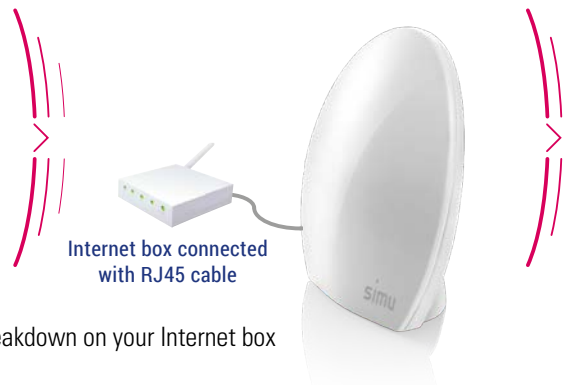

2- Then configure on each button of the transmitter the preferred scenario.

3- The scenario transmitter is ready to operate.

OPERATING *

FROM THE TRANSMITTER, PLAY THE DEFINED SCENARIO. This one is transmitted to the LiveIn2 box.

THE LIVEIN2 BOX BROADCASTS THE SCENARIO'S COMMANDS ON THE INSTALLATION DEVICES.

SHUTTERS, AWNINGS OR LIGHTS TRIGGER ACCORDING TO THE CHOSED SCENARIO.

* Operates even in case there is a network breakdown on your Internet box

TECHNICAL CHARACTERISTICS

POWER SUPPLY PILE 3V CR2430

RADIO RANGE 150 m in open field
and 15 meters through 2 reinforced concrete walls

SIZE 80x80x10mm

OPERATING TEMPERATURE 0° / +45°C

RADIO FREQUENCY 868-870 MHz