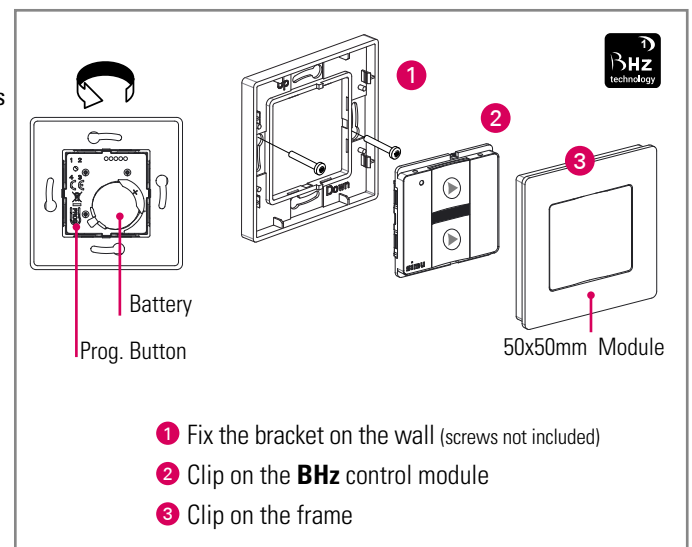

COLLECTION OF COLOURED FRAMES TO CUSTOMIZE THE WALL TRANSMITTER

The frames are packaged individually.

Anthracite	Taupe	Raspberry Red	Mineral Blue	Bruched Alu	Zebrano Wood	Lily flower	Zebra	Anthracite chrome	
Frames for wall transmitter	9019766	9019767	9019768	9019769	9019770	9019771	9019772	9019773	9019774