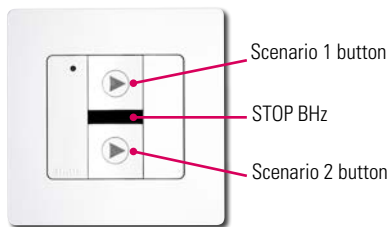

simu-Hz & simu-BHz[®]
technology

OPERATING PRINCIPLE

Before fixing the transmitter to the wall, make the following presets:

PRE-SETTINGS

1- In the LiveIn2 app, from the SETTINGS menu, add a device BHz «Remote». Let you guide by the application to pair the transmitter with its PROG button.

2- Then configure on each button of the transmitter the preferred scenario.

3- The scenario transmitter is ready to operate.

OPERATING *

FROM THE TRANSMITTER, PLAY THE DEFINED SCENARIO. This one is transmitted to the LiveIn2 box.